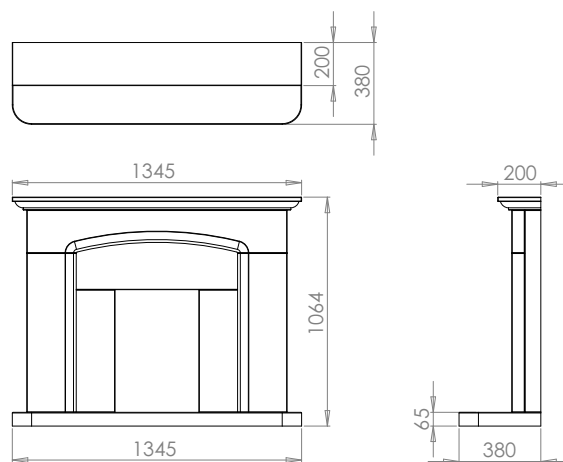

MEASUREMENTS:

Shelf	Overall Height	Opening Width	Opening Height	Base Width	Hearth	Rebate
1,220x200	1,005	620	665	1,110	1,220x380	70

FINISHES AVAILABLE:

Don't forget our Made to Measure Service – Details on Page 3

Mafra

An elegant fireplace shown opposite in Premium Portuguese Limestone with a rustic slate chamber and a Woodtec 5 Extra Wide wood-burning stove.

MEASUREMENTS:

Shelf	Overall Height	Opening Width	Opening Height	Base Width	Hearth	Rebate
1,475x200	1,140	905	910	1,345	N/A	85

Stokesay

A striking fireplace shown in Premium Portuguese Limestone with a gray slate chamber and Paragon Edge BF gas stove.

MEASUREMENTS:

Shelf	Overall Height	Opening Width	Opening Height	Base Width	Hearth	Rebate
1,375x245	1,070	800	760	1,240	1,375x410	80

Cotswold

ALL MEASUREMENTS ARE MM Dimensions

Model	Page	Shelf	Overall Height	Opening Width	Opening Height	Base Width	Hearth	Rebate
Aylesbury	6 & 16	1,370 x 220	1,160	810	837	1,210	1,370 x 410	80
Balmoral	8 & 18	1,320 x 215	1,110	900	830	1,220	1,320 x 378	30/75
Berrington	20	1,370 x 195	1,215	750	835	1,270	1,370 x 380	80
Beckford	10 & 22	1,220 x 150	1,060	760	760	1,120	1,220 x 410	35/80
Camellia	24	1,284 x 178	1,120	798	744/805	1,248	1,320 x 383	80
Cotswold Arch	26	1,345 x 200	1,064	750	740/790	1,210	1,345 x 380	50/76
Katia	12 & 28	1,120 x 200	980	627	676	995	1,120 x 380	70
Mafra	32	1,475 x 200	1,140	905	910	1,345	1,475 x 380	85
Seville	30	1,220 x 200	1,005	610	665	1,110	1,220 x 380	70
Stokesay	34	1,375 x 245	1,070	800	760	1,240	1,375 x 410	80