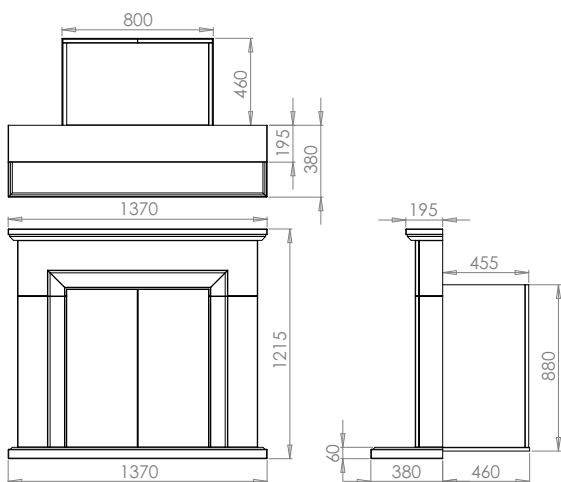

Berrington