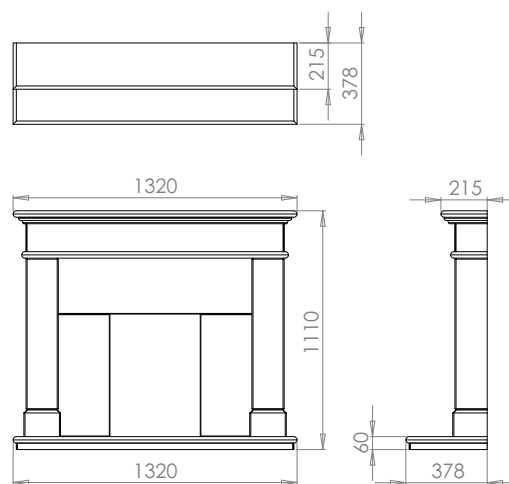

Specifications

Aylesbury

Balmoral

Beckford