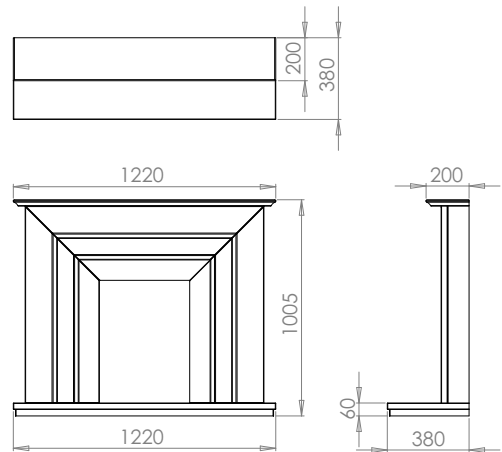

Specifications

Katia

Seville

Mafra