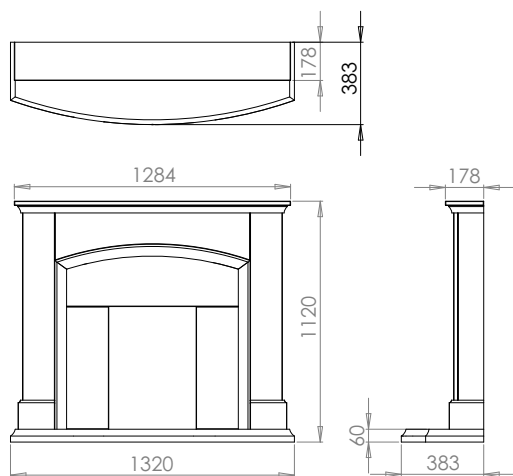

MEASUREMENTS:

Shelf	Overall Height	Opening Width	Opening Height	Base Width	Hearth	Rebate
1,220x200	1,005	620	665	1,110	1,220x380	70

FINISHES AVAILABLE:

Don't forget our Made to Measure Service – Details on Page 3

Mafra

An elegant fireplace shown opposite in Premium Portuguese Limestone with a rustic slate chamber and a Woodtec 5 Extra Wide wood-burning stove.

MEASUREMENTS:

Shelf	Overall Height	Opening Width	Opening Height	Base Width	Hearth	Rebate
1,475x200	1,140	905	910	1,345	N/A	85

Stokesay

A striking fireplace shown in Premium Portuguese Limestone with a gray slate chamber and Paragon Edge BF gas stove.

MEASUREMENTS:

Shelf	Overall Height	Opening Width	Opening Height	Base Width	Hearth	Rebate
1,375x245	1,070	800	760	1,240	1,375x410	80

Cotswold

ALL MEASUREMENTS ARE MM Dimensions

Model	Page	Shelf	Overall Height	Opening Width	Opening Height	Base Width	Hearth	Rebate
Aylesbury	6 & 16	1,370 x 220	1,160	810	837	1,210	1,370 x 410	80
Balmoral	8 & 18	1,320 x 215	1,110	900	830	1,220	1,320 x 378	30/75
Berrington	20	1,370 x 195	1,215	750	835	1,270	1,370 x 380	80
Beckford	10 & 22	1,220 x 150	1,060	760	760	1,120	1,220 x 410	35/80
Camellia	24	1,284 x 178	1,120	798	744/805	1,248	1,320 x 383	80
Cotswold Arch	26	1,345 x 200	1,064	750	740/790	1,210	1,345 x 380	50/76
Katia	12 & 28	1,120 x 200	980	627	676	995	1,120 x 380	70
Mafra	32	1,475 x 200	1,140	905	910	1,345	1,475 x 380	85
Seville	30	1,220 x 200	1,005	610	665	1,110	1,220 x 380	70
Stokesay	34	1,375 x 245	1,070	800	760	1,240	1,375 x 410	80