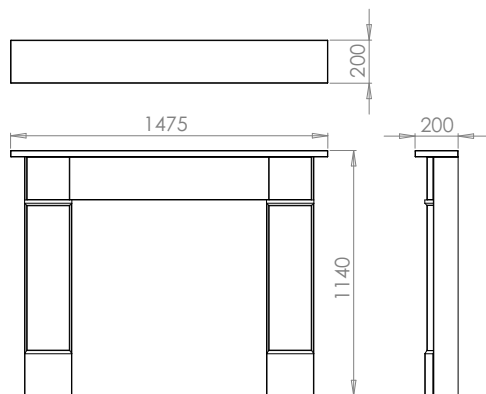

Specifications

Katia

Seville

Mafra