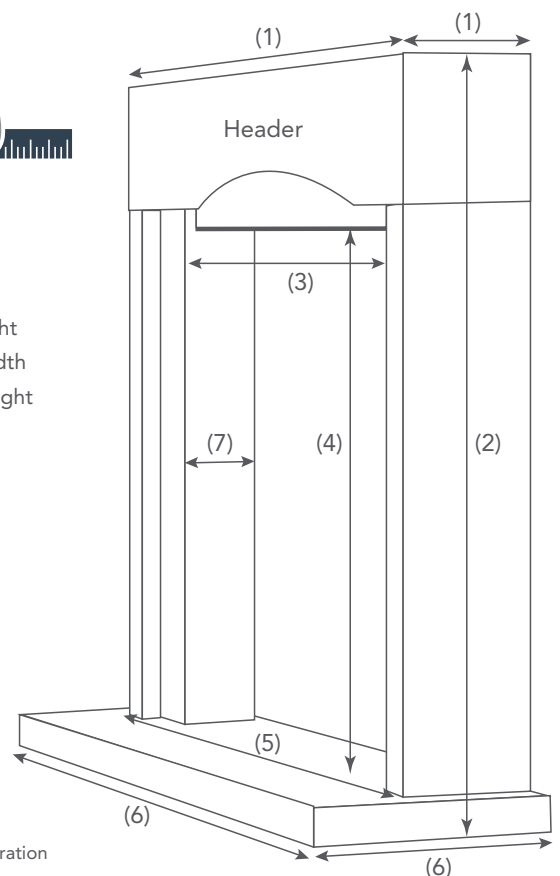

Key:

- (1) Shelf
- (2) Overall Height
- (3) Opening Width
- (4) Opening Height
- (5) Base Width
- (6) Hearth
- (7) Rebate