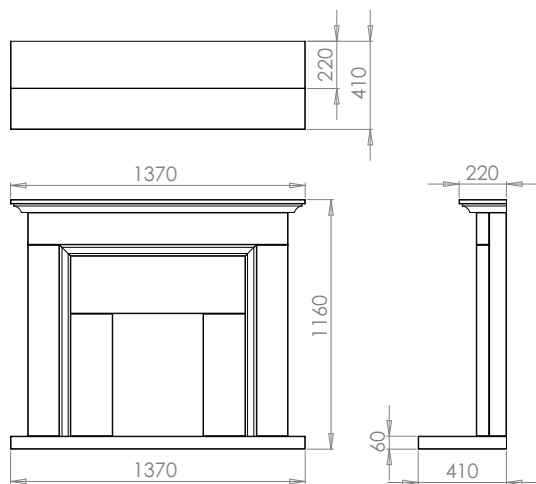

Specifications

Aylesbury