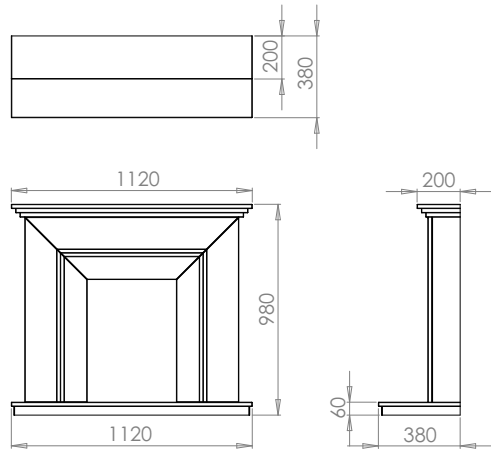

Specifications

Katia