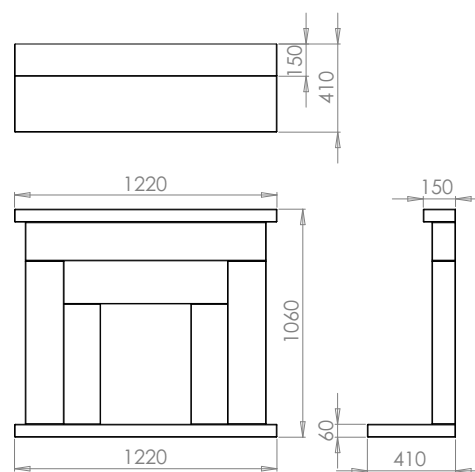

Specifications

Aylesbury

Balmoral

Beckford