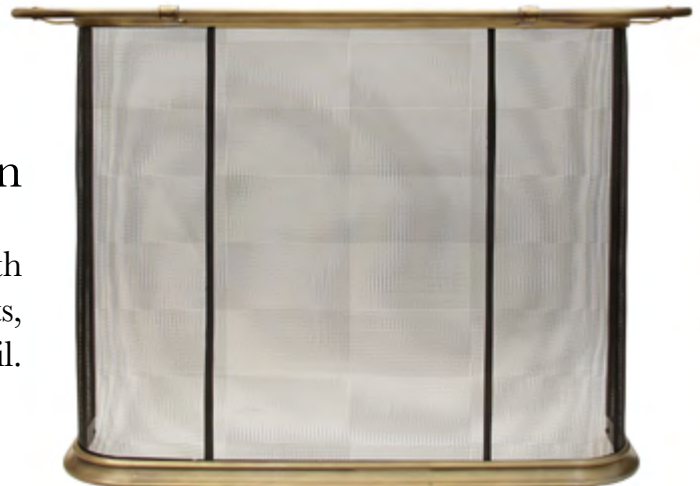

Small 32 1/8" (815 mm) W x 24" (609 mm) H
Large 36 1/8" (917mm) W x 24" (609 mm) H