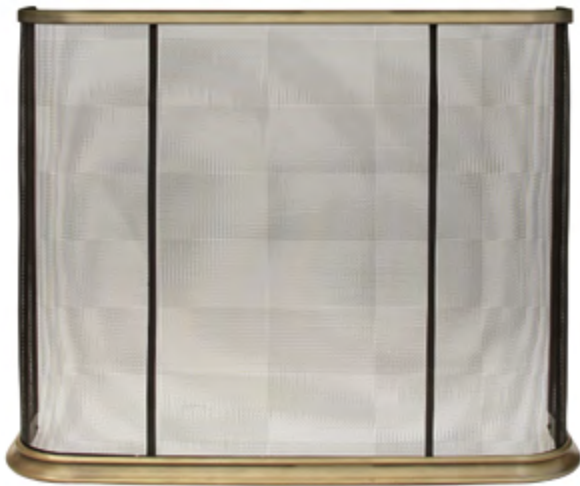

Penrose Fire Screen

A curved black mesh fire screen with patinated antique brass elements.

Small 26" (660 mm) W x 24" (609 mm) H
Large 30" (762 mm) W x 24" (609 mm) H

Penrose Deluxe Fire Screen

A curved black mesh fire screen with patinated antique brass elements, with additional top rail.