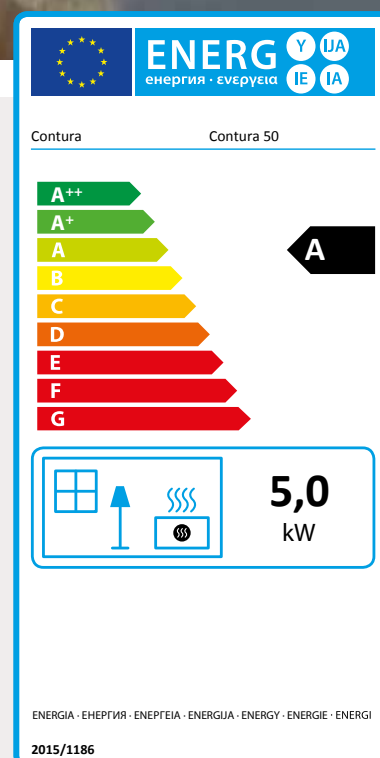

It is quite simply, quality of life.

Energy labelling

The European Union's Energy Labelling Directive establishes a framework to reduce adverse environmental impacts of energy-related products and helps you choose the most energy-efficient products. Woodburners in the A energy efficiency category offer high efficiency and thus low running costs.

This is what Contura means by comfort with a clear conscience, both today and in the future.