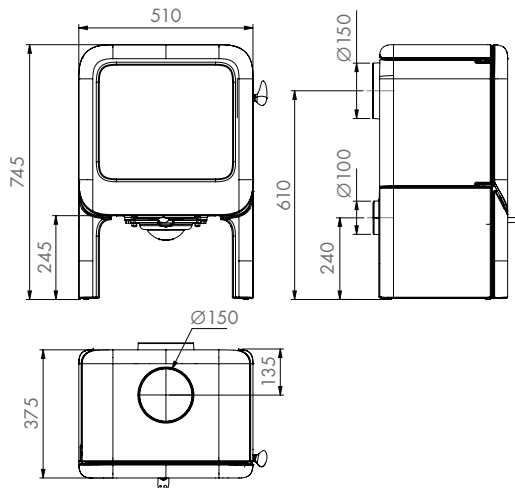

Page 32/33 - Bold 400 Wood Stoves

Page 38/39 - Astroline 3CB Wood Stoves

Page 34/35 - Rock 350 Wood Stoves

Page 40/41 - Astroline 4CB Multi-Fuel & Wood Stoves

Page 36/37 - Rock 500 Wood Stoves

Dimensions

Page 42/43 - Zen 100 Cassette Fire†