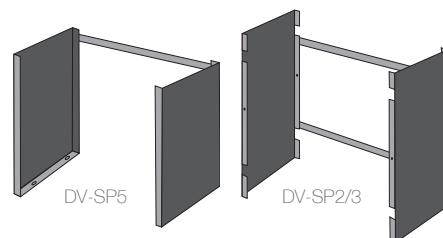

DV-SP5

DV-SP2/3

FLUE ADAPTORS

CODE	DESCRIPTION	FLUE PIPE DIAMETER
DV-SFA	2700 Flue Adaptor	7¹/₄" - 8" (185 - 204)