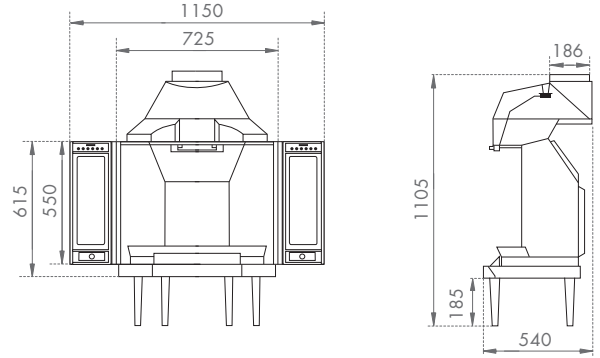

Page 48/49 - 2700 Wood Fireplace†