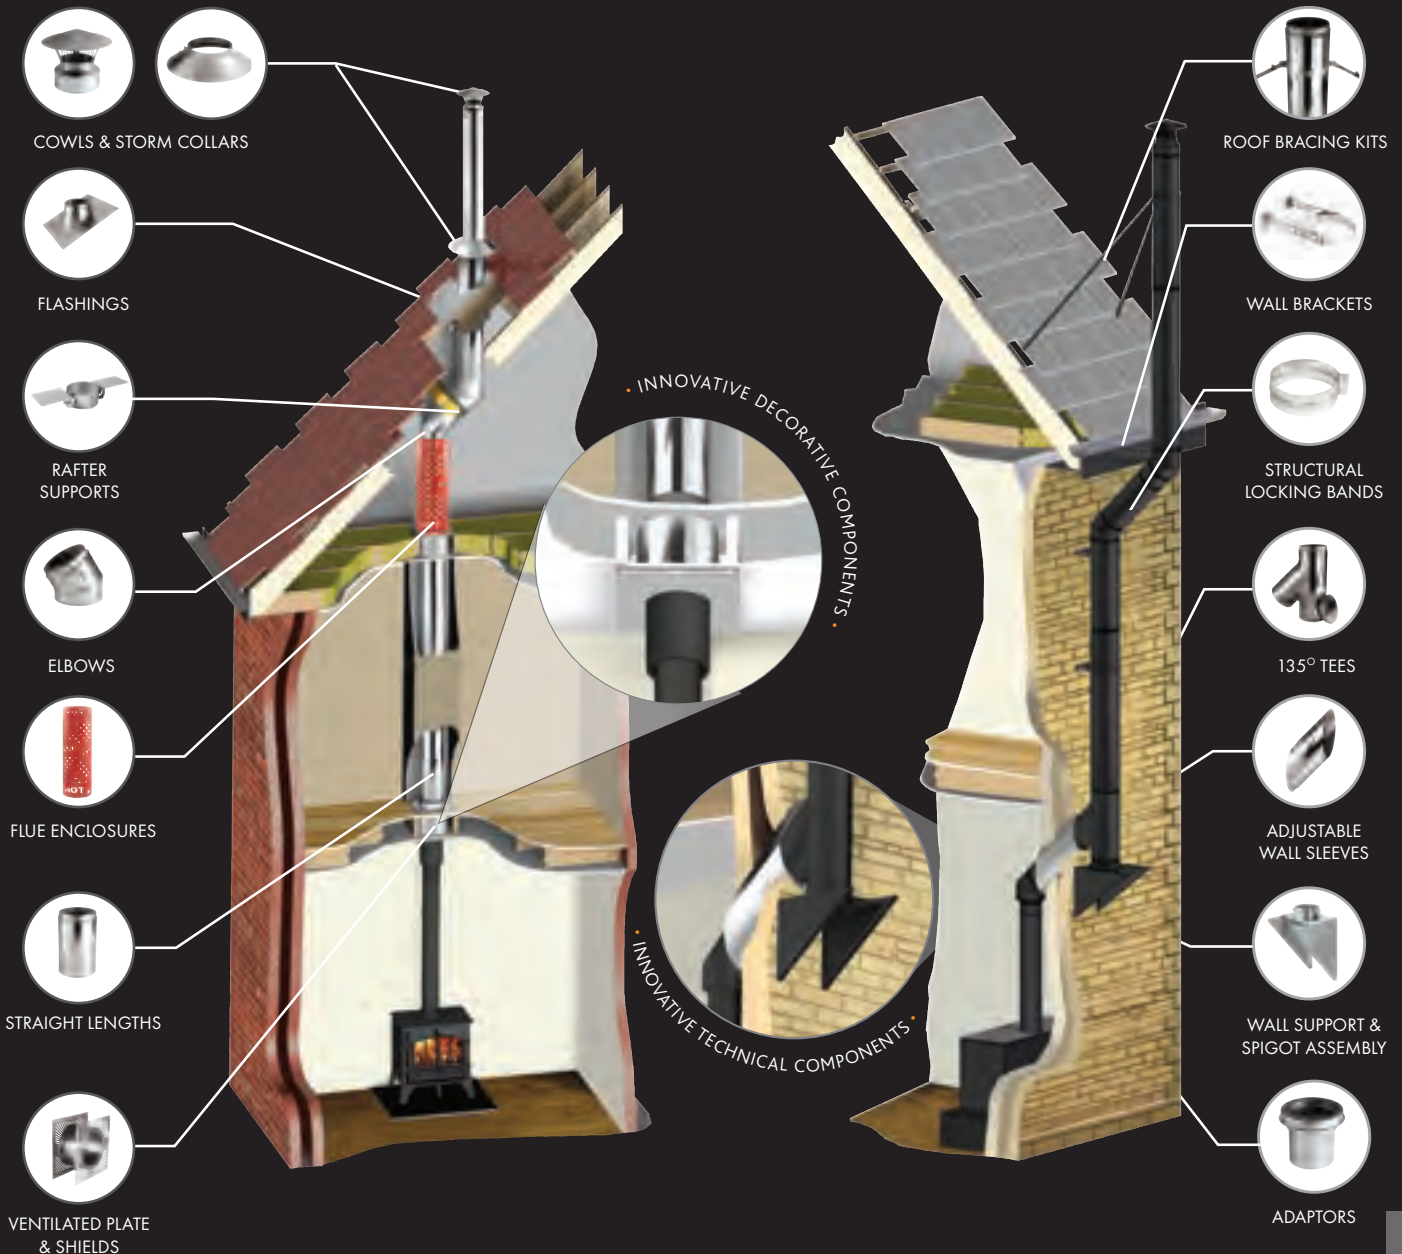

Professional XQ™ Chimney Systems

FOR HOMES
WITHOUT A
CHIMNEY!

Stovax (Dovre's distributor in the UK and Republic of Ireland) also offers a comprehensive range of stove and fireplace chimney systems, the Stovax Professional XQ™ collection. Crafted from 304L grade stainless steel for a durable outer finish, the fully sealed components offer water tight protection for the insulation within.

With innovative decorative options, the ability to specify a colour for your system and with a host of technical advancements such as their Twist-Lock system, the Professional XQ™ range provides an attractive, versatile and reliable solution for your flue system. Furthermore, the Professional XQ™ range carries a 10 year conditional warranty offering complete peace of mind.

10
YEAR
EXTENDED
WARRANTY

For further information or to request a brochure, contact your local retailer or visit www.stovax.com/chimneysystems