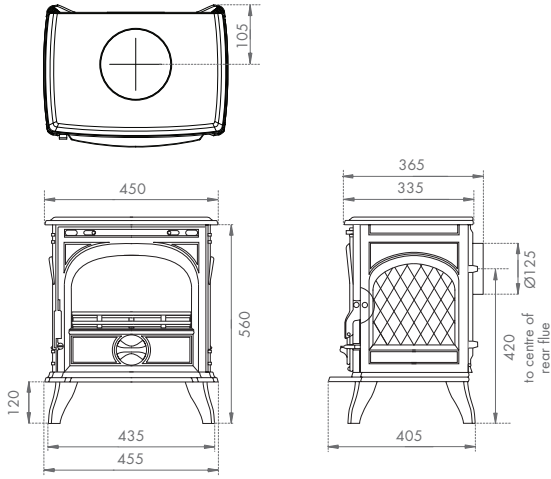

Correct Installation

A HETAS approved installer should undertake a site survey prior to purchase and must install any Dovre stove or fireplace. Your Dovre retailer will be able to advise on this. The below information is to assist you in your choice of a suitable Dovre fire or stove. It is not intended to be all the information required to install your fire or stove; this can be obtained from your local Dovre retailer or you can view/download the relevant full installation instructions from the Dovre website at www.dovre.co.uk

Page 8/9 - 250 Multi-Fuel Stoves