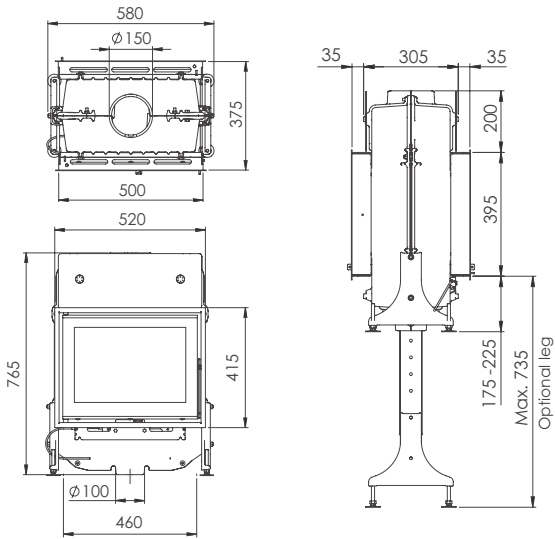

Page 44/45 - Zen 102 Double-Sided Cassette Fire†