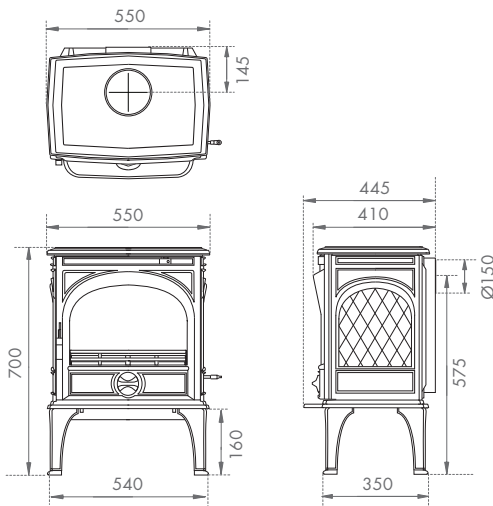

Page 10/11 - 425 Multi-Fuel Stoves