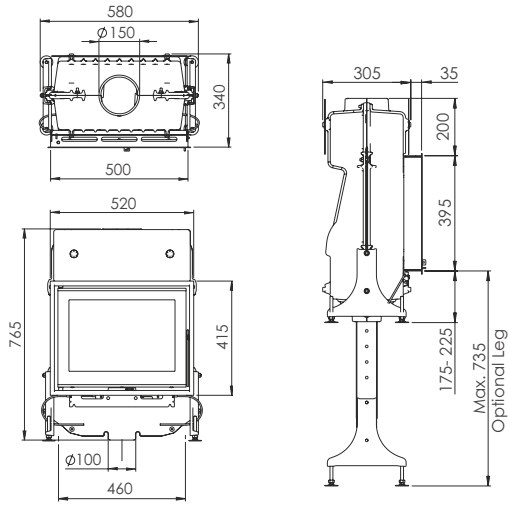

Page 32/33 - Bold 400 Wood Stoves

Page 38/39 - Astroline 3CB Wood Stoves

Page 34/35 - Rock 350 Wood Stoves

Page 40/41 - Astroline 4CB Multi-Fuel & Wood Stoves

Page 36/37 - Rock 500 Wood Stoves

Dimensions

Page 42/43 - Zen 100 Cassette Fire†