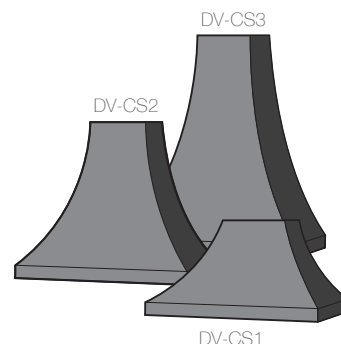

Canopies

Plinths & Side Panels

Our range of canopies, plinths & side panels has been specially designed to complement Dovre appliances whether installed freestanding in an inglenook or a recessed fireplace. They are manufactured to the highest standards & help ensure a lifetime of fireside pleasure.

Inglenook Canopies

All dimensions are quoted in millimetres

2700 FIREPLACE

CODE	DESCRIPTION	HEIGHT	BASE WIDTH	TOP WIDTH	BASE DEPTH	TOP DEPTH
DV-CS1	Small 2700 Canopy*	360	710	410	400	260
DV-CS2	Medium 2700 Canopy	685	900	350	570	300
DV-CS3	Tall 2700 Canopy	1070	900	300	560	290