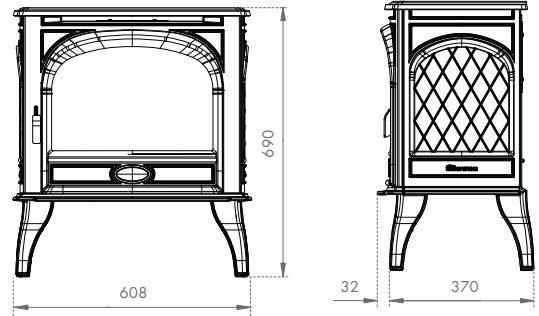

Page 56/57 - 425 Electric Stoves