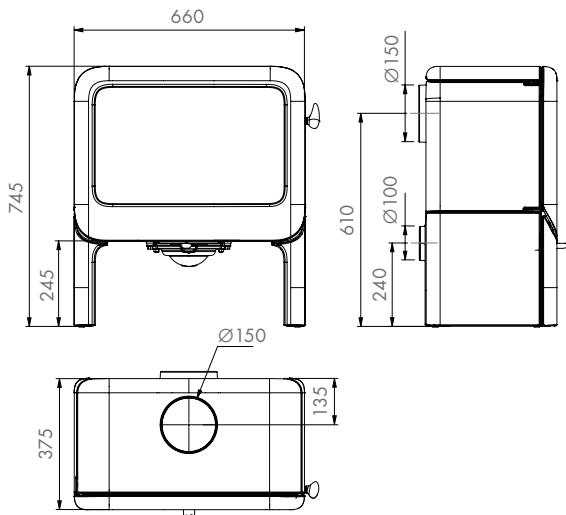

Page 32/33 - Bold 400 Wood Stoves

Page 38/39 - Astroline 3CB Wood Stoves

Page 34/35 - Rock 350 Wood Stoves

Page 40/41 - Astroline 4CB Multi-Fuel & Wood Stoves

Page 36/37 - Rock 500 Wood Stoves

Dimensions

Page 42/43 - Zen 100 Cassette Fire†