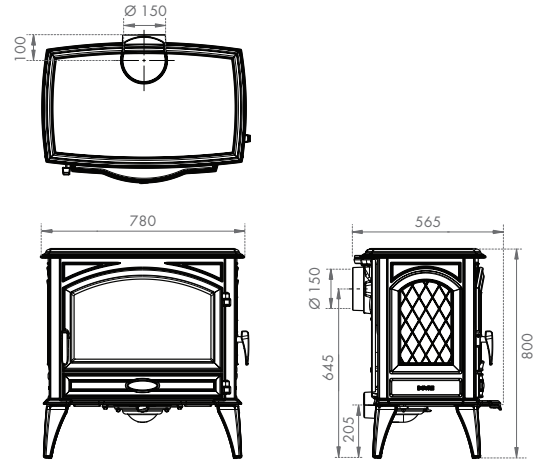

Page 14/15 - 760WD Wood Stove