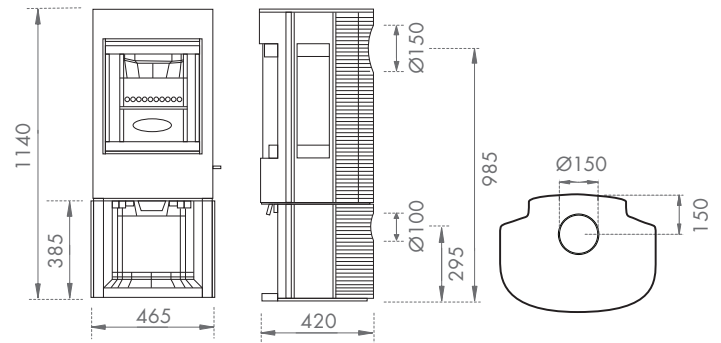

Page 32/33 - Bold 400 Wood Stoves

Page 38/39 - Astroline 3CB Wood Stoves

Page 34/35 - Rock 350 Wood Stoves

Page 40/41 - Astroline 4CB Multi-Fuel & Wood Stoves

Page 36/37 - Rock 500 Wood Stoves

Dimensions

Page 42/43 - Zen 100 Cassette Fire†