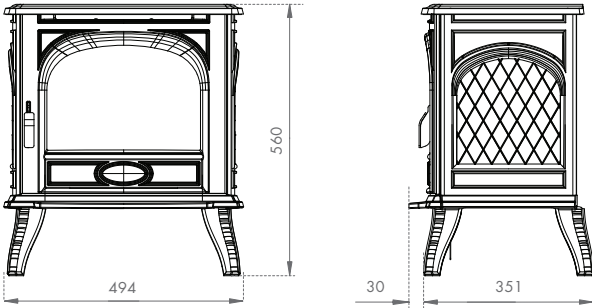

Correct Installation

A HETAS approved installer should undertake a site survey prior to purchase and must install any solid fuel Dove stove or fireplace. Dove gas stoves must be installed by a Gas Safe registered Engineer. The information on pages 67 to 71 is to assist you in your choice of a suitable Dove fire or stove. It is not intended to be all the information required to install your fire or stove; this can be obtained from your local Dove retailer or you can view/download the relevant full installation instructions from the Dove website at www.dovre.co.uk

Page 54/55 - 280 Electric Stoves