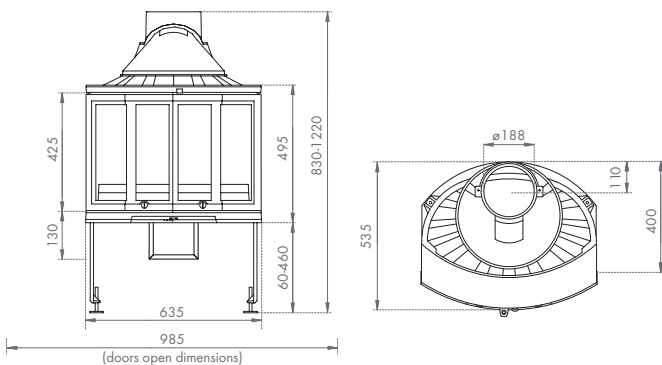

Page 46/47 - 2400CB Wood Fireplace†