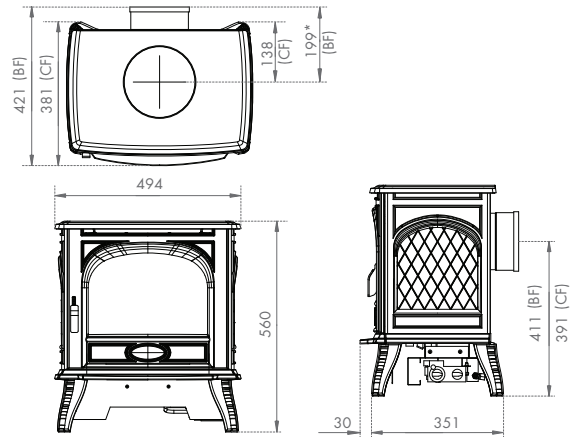

Page 50/51 - 280 Gas Stoves

* To end of rear flue spigot. Installation instructions with information on balanced flue configurations are available from www.dovre.co.uk