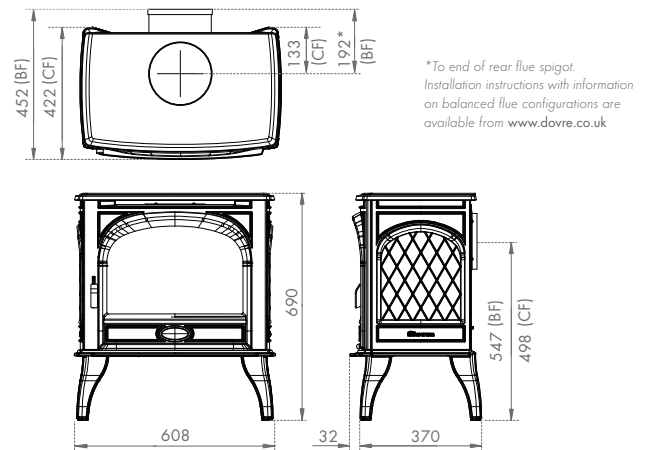

Page 52/53 - 425 Gas Stoves

* To end of rear flue spigot. Installation instructions with information on balanced flue configurations are available from www.dovre.co.uk