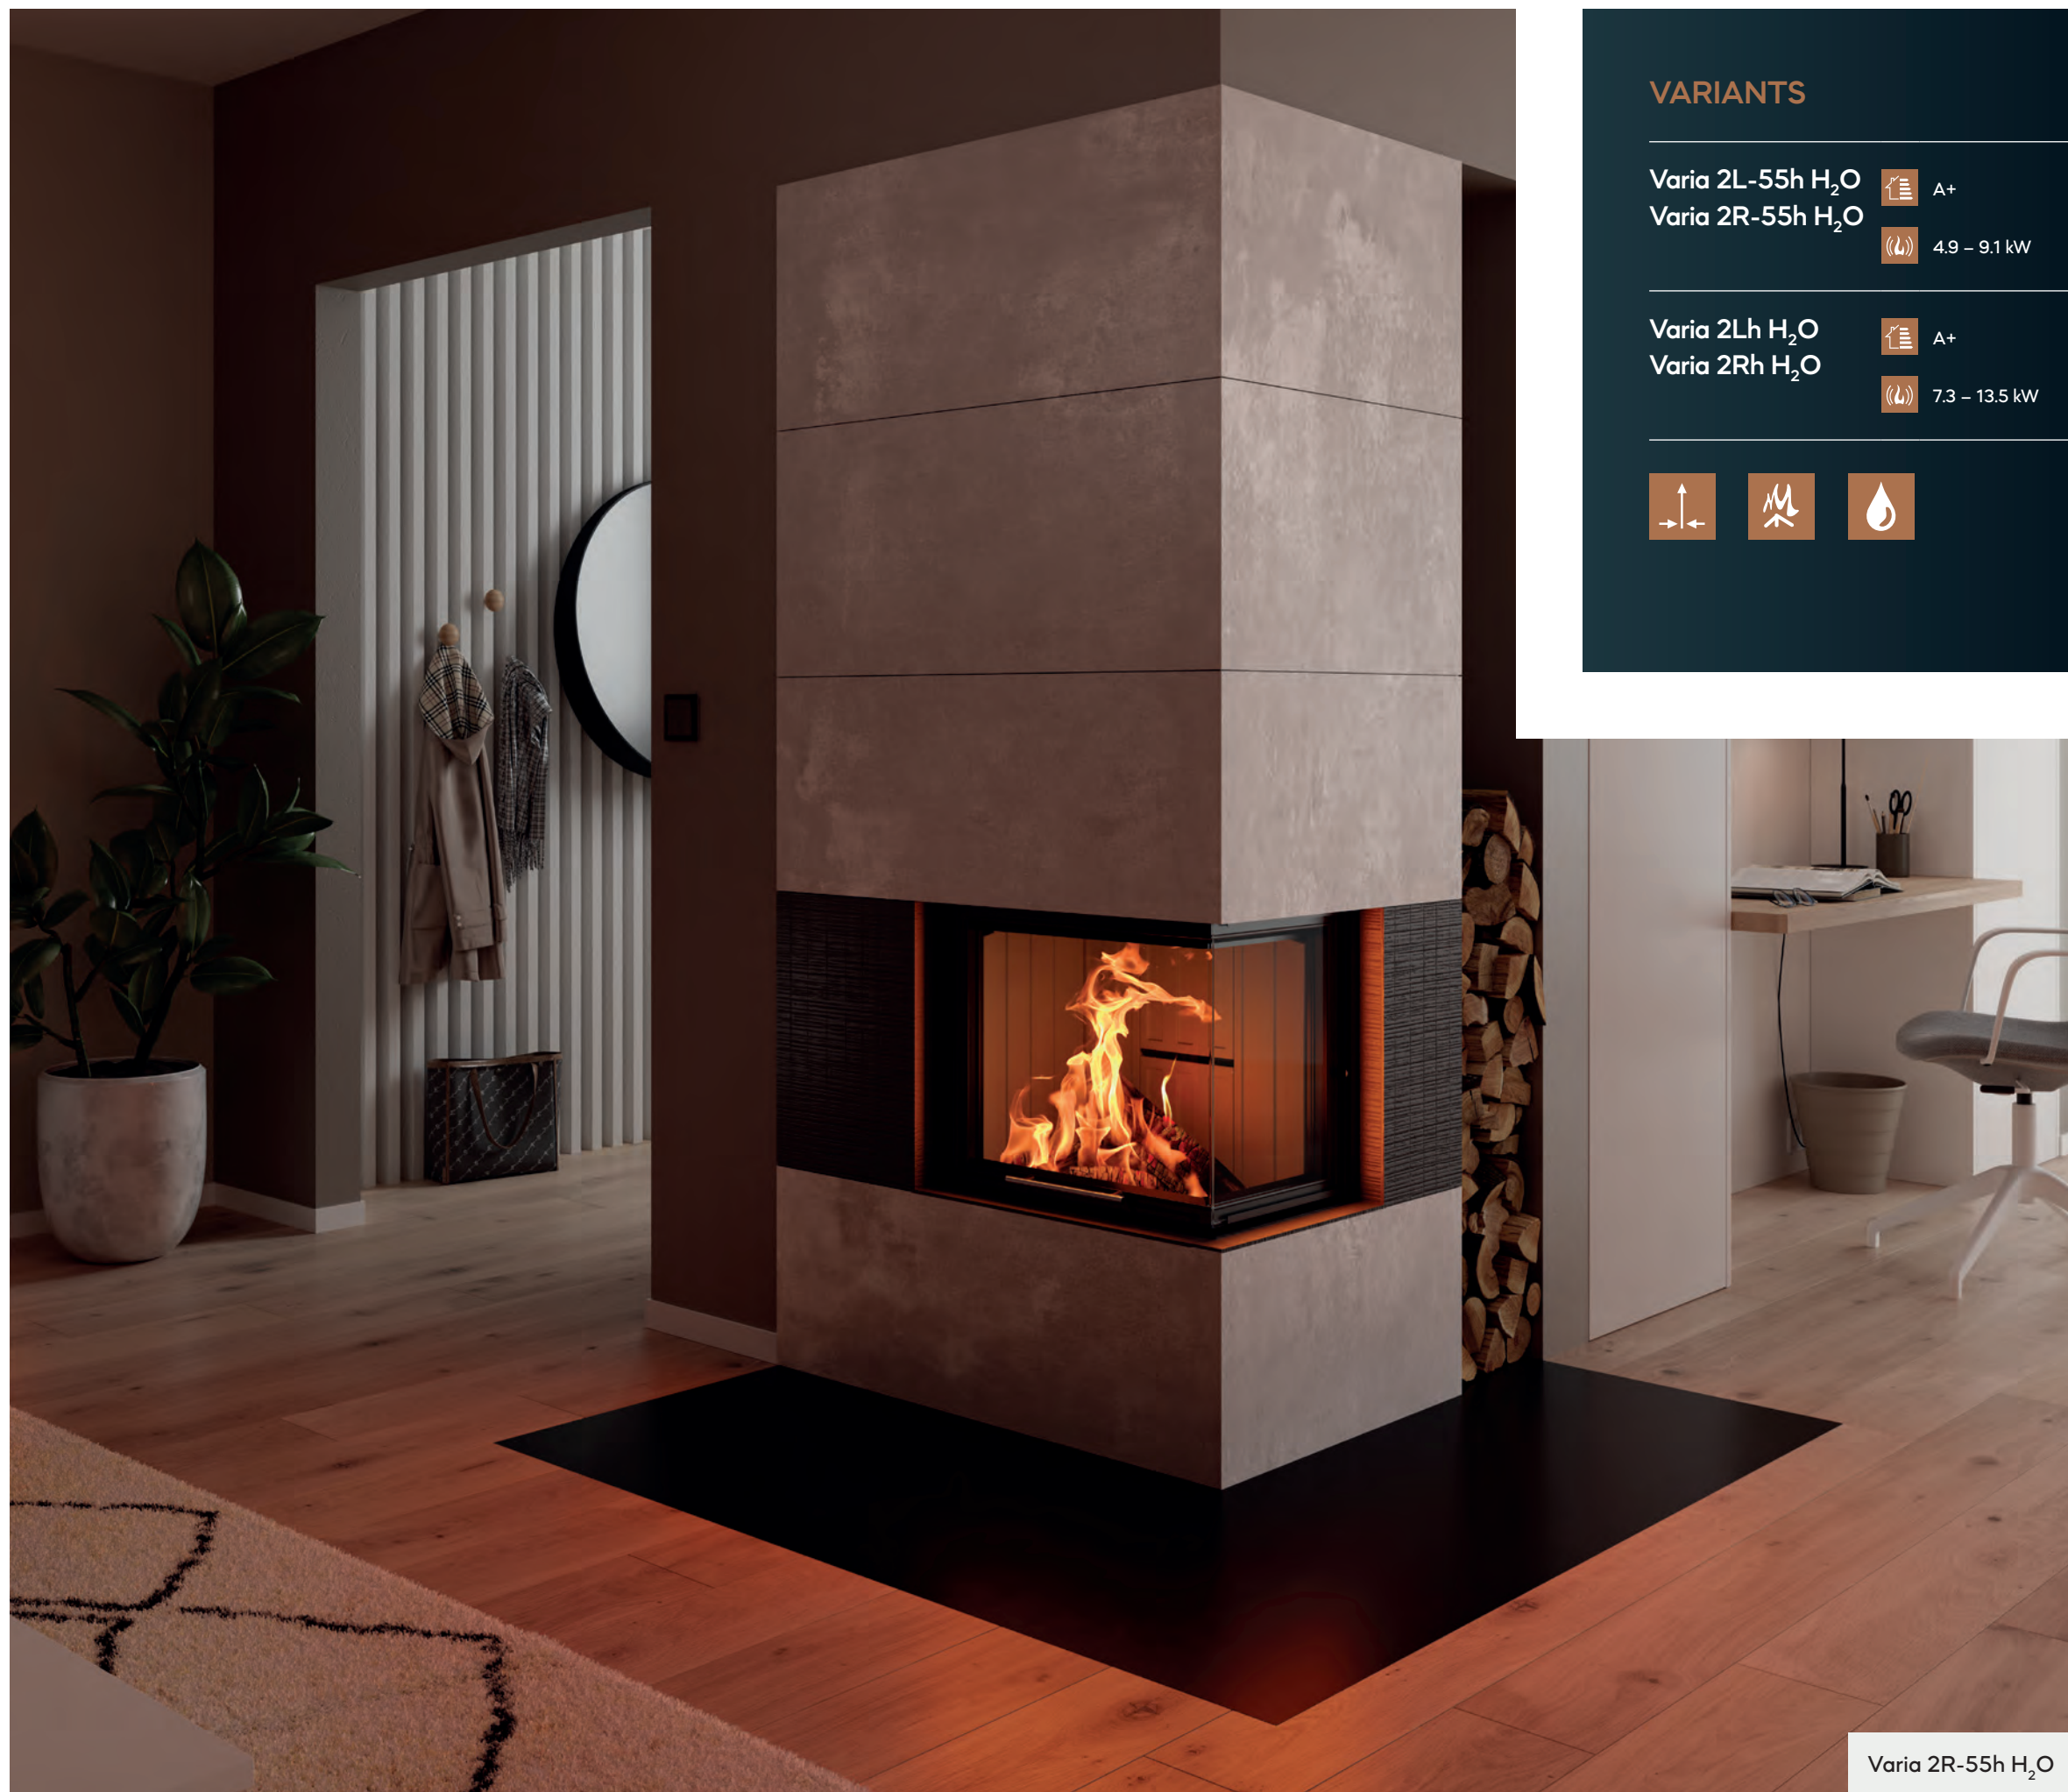

VARIA H₂O

Perspectives of flame

Warmth and a feeling of security. These are the sensations that have made a spot by the fire so coveted for all of human history. The sophisticated L-shape of the Varia H₂O with its compact corner panes provides a full view of the flames from two sides. This keeps the flickering flames visible at all times. The ingenious corner solution opens up new dimensions for unique interior design as the fireplace insert can be placed unattached and freely in the room.

All Varia corner fireplace models have yet another advantage. They can heat additional rooms with warm air. The digital S-Thermatik NEO provides assistance for handling the fire just right. The water-conducting variant is designed above all for sustainable consumption of resources. It also generates hot water in a CO₂-neutral way – with the flames of innovation.

VARIANTS

Varia 2L-55h H₂O A+
Varia 2R-55h H₂O 4.9 – 9.1 kW

Varia 2Lh H₂O A+
Varia 2Rh H₂O 7.3 – 13.5 kW

Varia 2R-55h H₂O