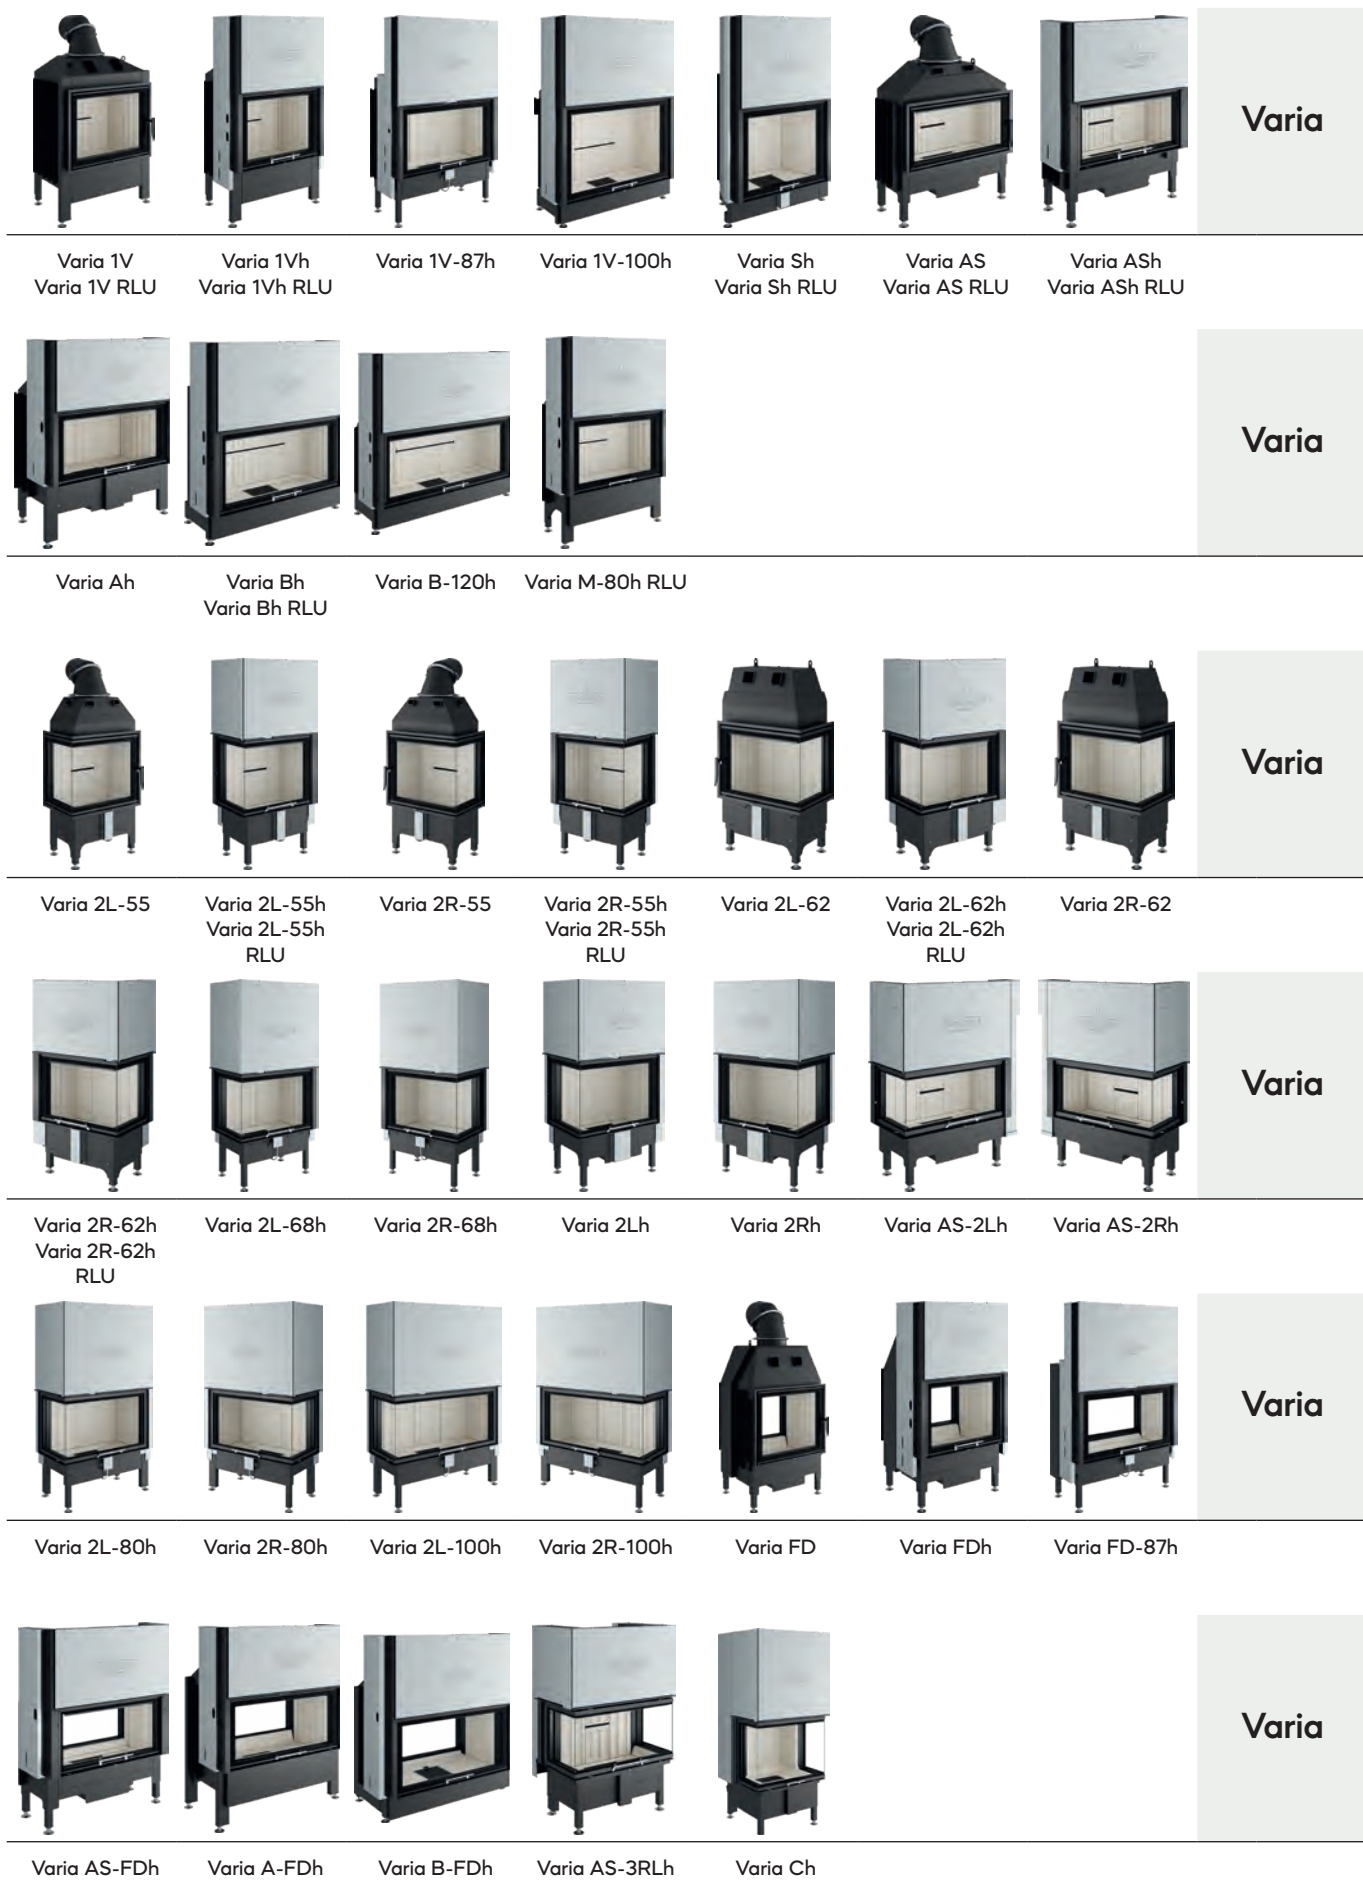

DESIGN YOUR
PERSONAL
MOMENT OF **FIRE.**

PRODUCT CONSULTANT

WHICH FIRE GOES BEST WITH YOUR LIFE?
Find the fireplace insert that precisely meets your requirements in just a few steps!

www.spartherm.com

SPARTHHERM® PRODUCT RANGE

HIGHLIGHTS

THE FIRE OF YOUR LIFE.