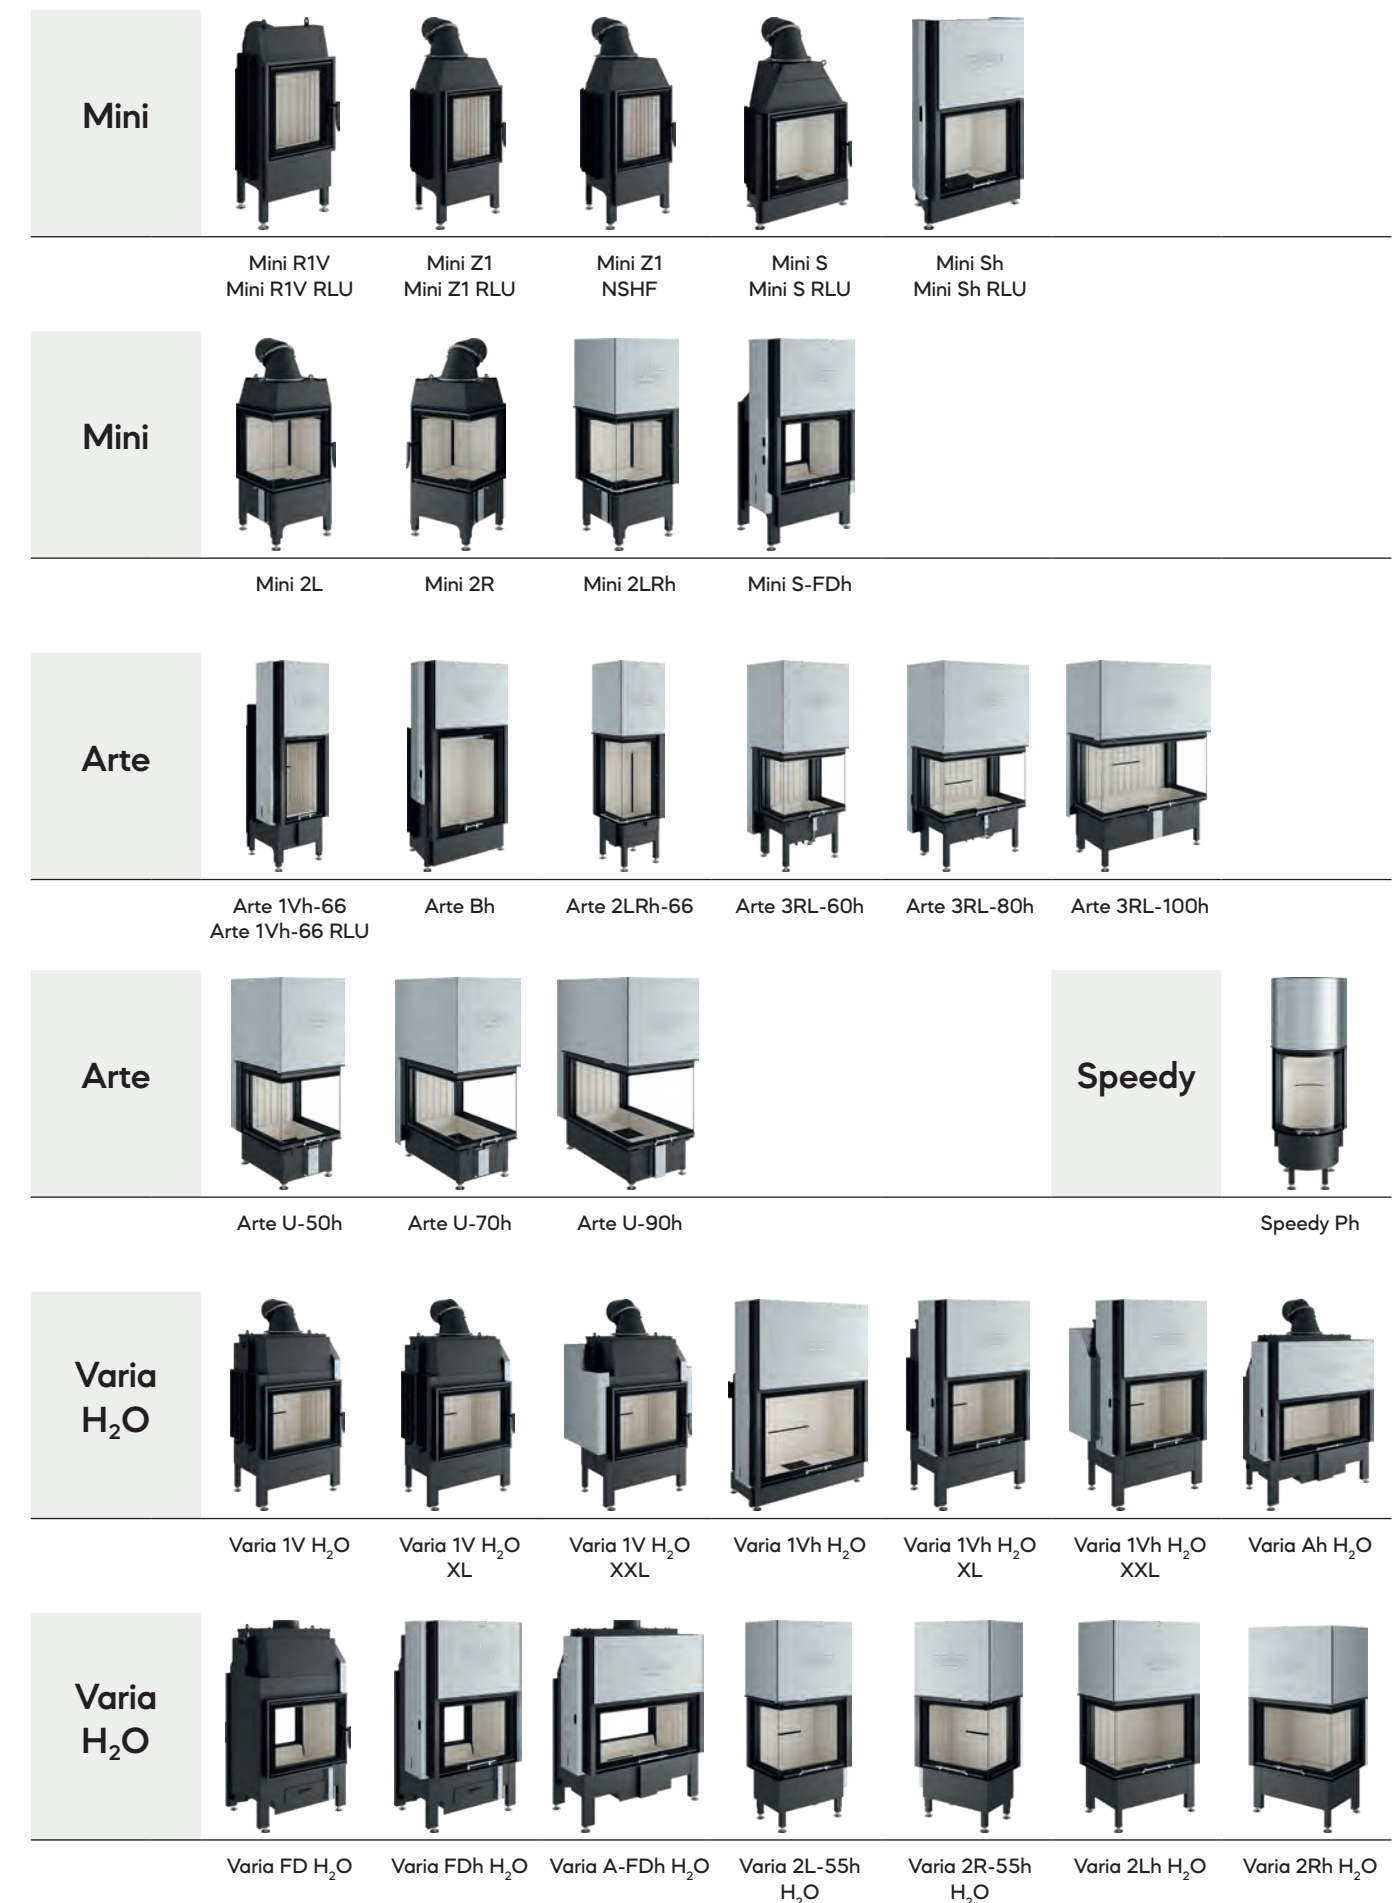

VARIA H₂O

Greater insights

This design is pure fascination. The double-sided Varia H₂O keeps the flames in view at all times. With its clean lines, the fireplace insert connects two rooms with a unique fire, creating a new architectural experience.

SMART FIREPLACE ASSISTANCE FUNCTIONS

S-Thermatik NEO
(combustion control)

S-USI II
(underpressure control)

S-ESAM | S-ESAM 3.0
(automatic sliding door)

S-Kamatik 2
(chimney draft control)

S-Vent

For this purpose, Spartherm has developed different front widths of 67 cm or 87 cm that fit seamlessly into a wall design. The large-format, fully non-reflective ceramic glass panes are sure to fascinate you with an unobstructed view of the lively fire. But the double-sided models of the Varia H₂O can also be adapted to individual needs. Additional features can create an even greater-quality fire experience. In addition to a classic swing door, an elevating stove door is also available. For even more convenient operation, the latter can also be equipped with the S-ESAM electric door opener, if desired. Just like the other Varia H₂O models, this variant is designed to produce hot water in a sustainable and CO₂-neutral way.

VARIANTS

Varia FD H₂O
Varia FDh H₂O

A+

7.0 – 13.0 kW

Varia A-FDh H₂O

A+

7.3 – 13.5 kW

PRODUCT OVERVIEW