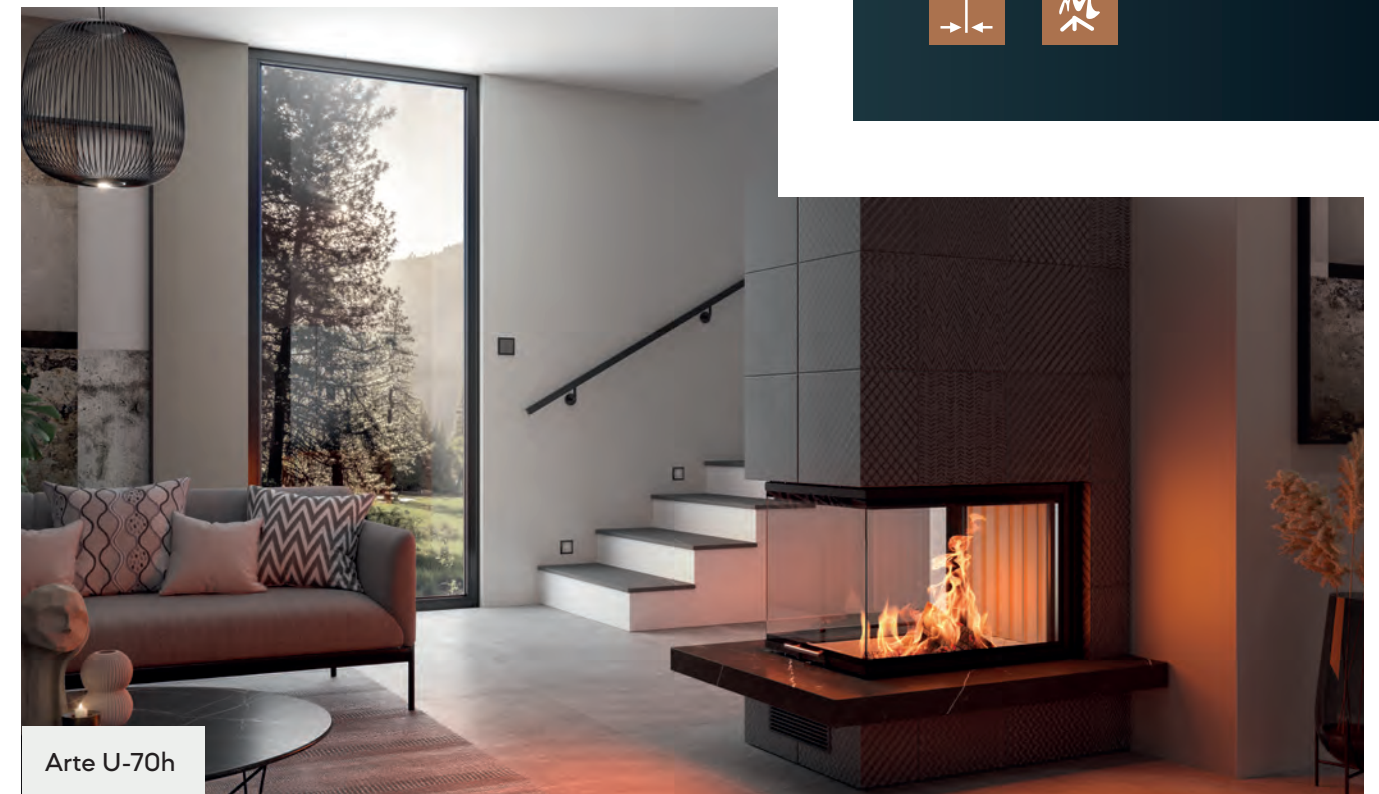

Arte U-90h

Arte U-50h

Visibility from three sides lends a unique expressiveness to this extraordinary fireplace insert, making it an ideal room divider. After all, the flames are in front of the wall and are visible from any point in the room. They immerse their entire surroundings in a warm, fascinating pattern of light – for a fully three-dimensional fire experience.