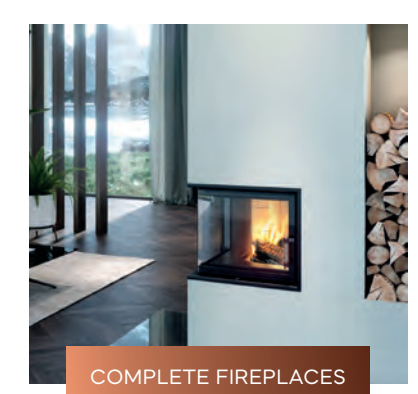

HIGHLIGHTS