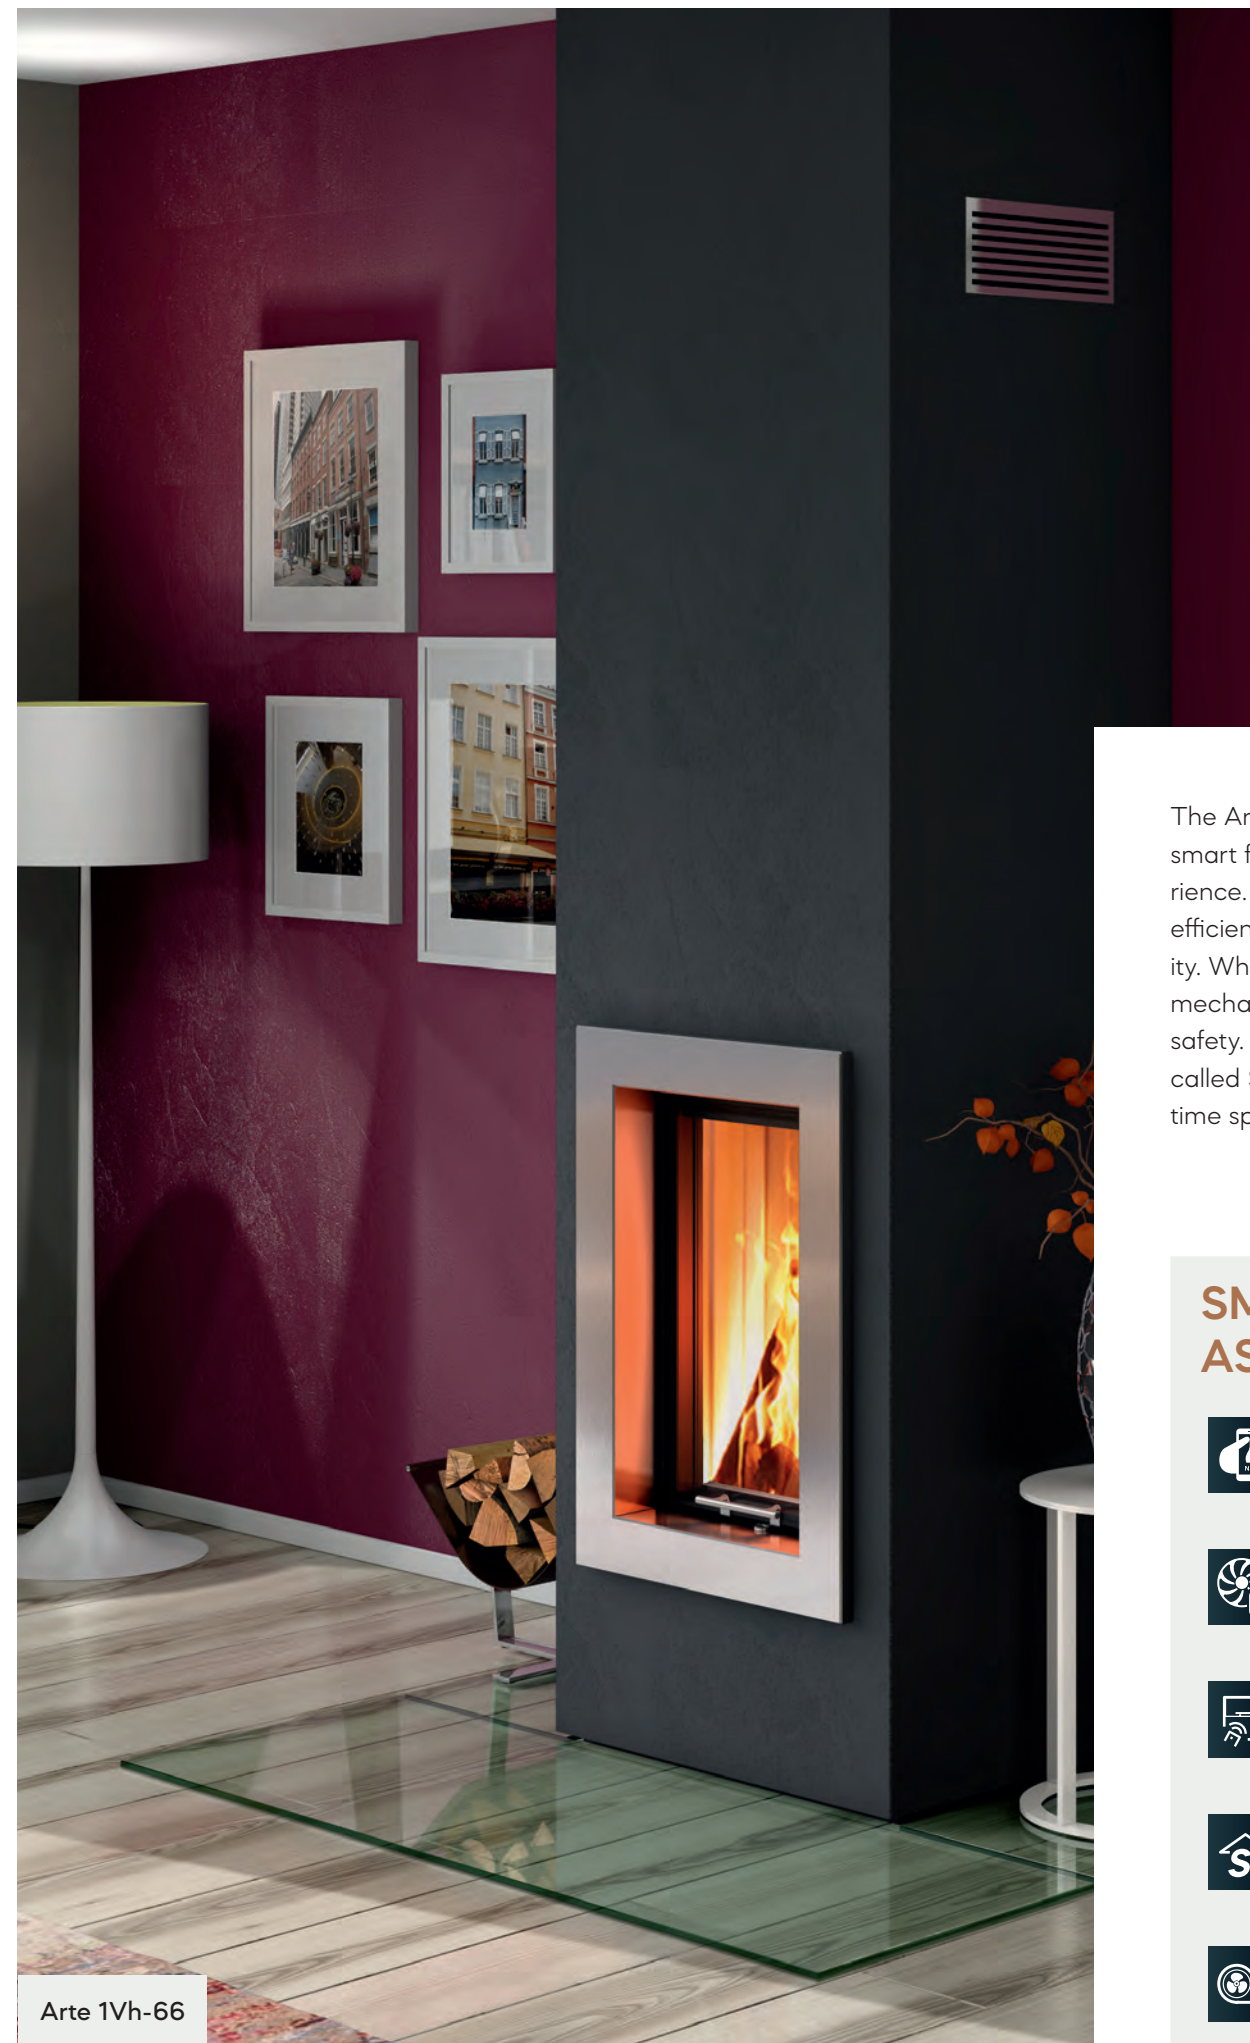

Arte 1Vh-66

VARIANTS

Arte 1Vh-66 | RLU	A+
	4.6 – 8.6 kW 7.3 – 13.5 kW NSHF

Arte Bh	A
	7.7 – 14.3 kW

The Arte can also be supplemented with smart fireplace assistance functions for a relaxed fire experience. For instance, the electric S-Thermatik NEO ensures efficient burning of the wood and is in the spirit of sustainability. When equipped with the underpressure control and the mechanical chimney draft control, the Arte offers even more safety. The electric, automatically operating sliding door called S-ESAM assists with convenient operation and turns time spent by the fireplace into pure relaxation.

SMART FIREPLACE ASSISTANCE FUNCTIONS

- **S-Thermatik NEO**
  (combustion control)
- **S-USI II**
  (underpressure control)
- **S-ESAM | S-ESAM 3.0**
  (automatic sliding door)
- **S-Kamatik 2**
  (chimney draft control)
- **S-Vent**