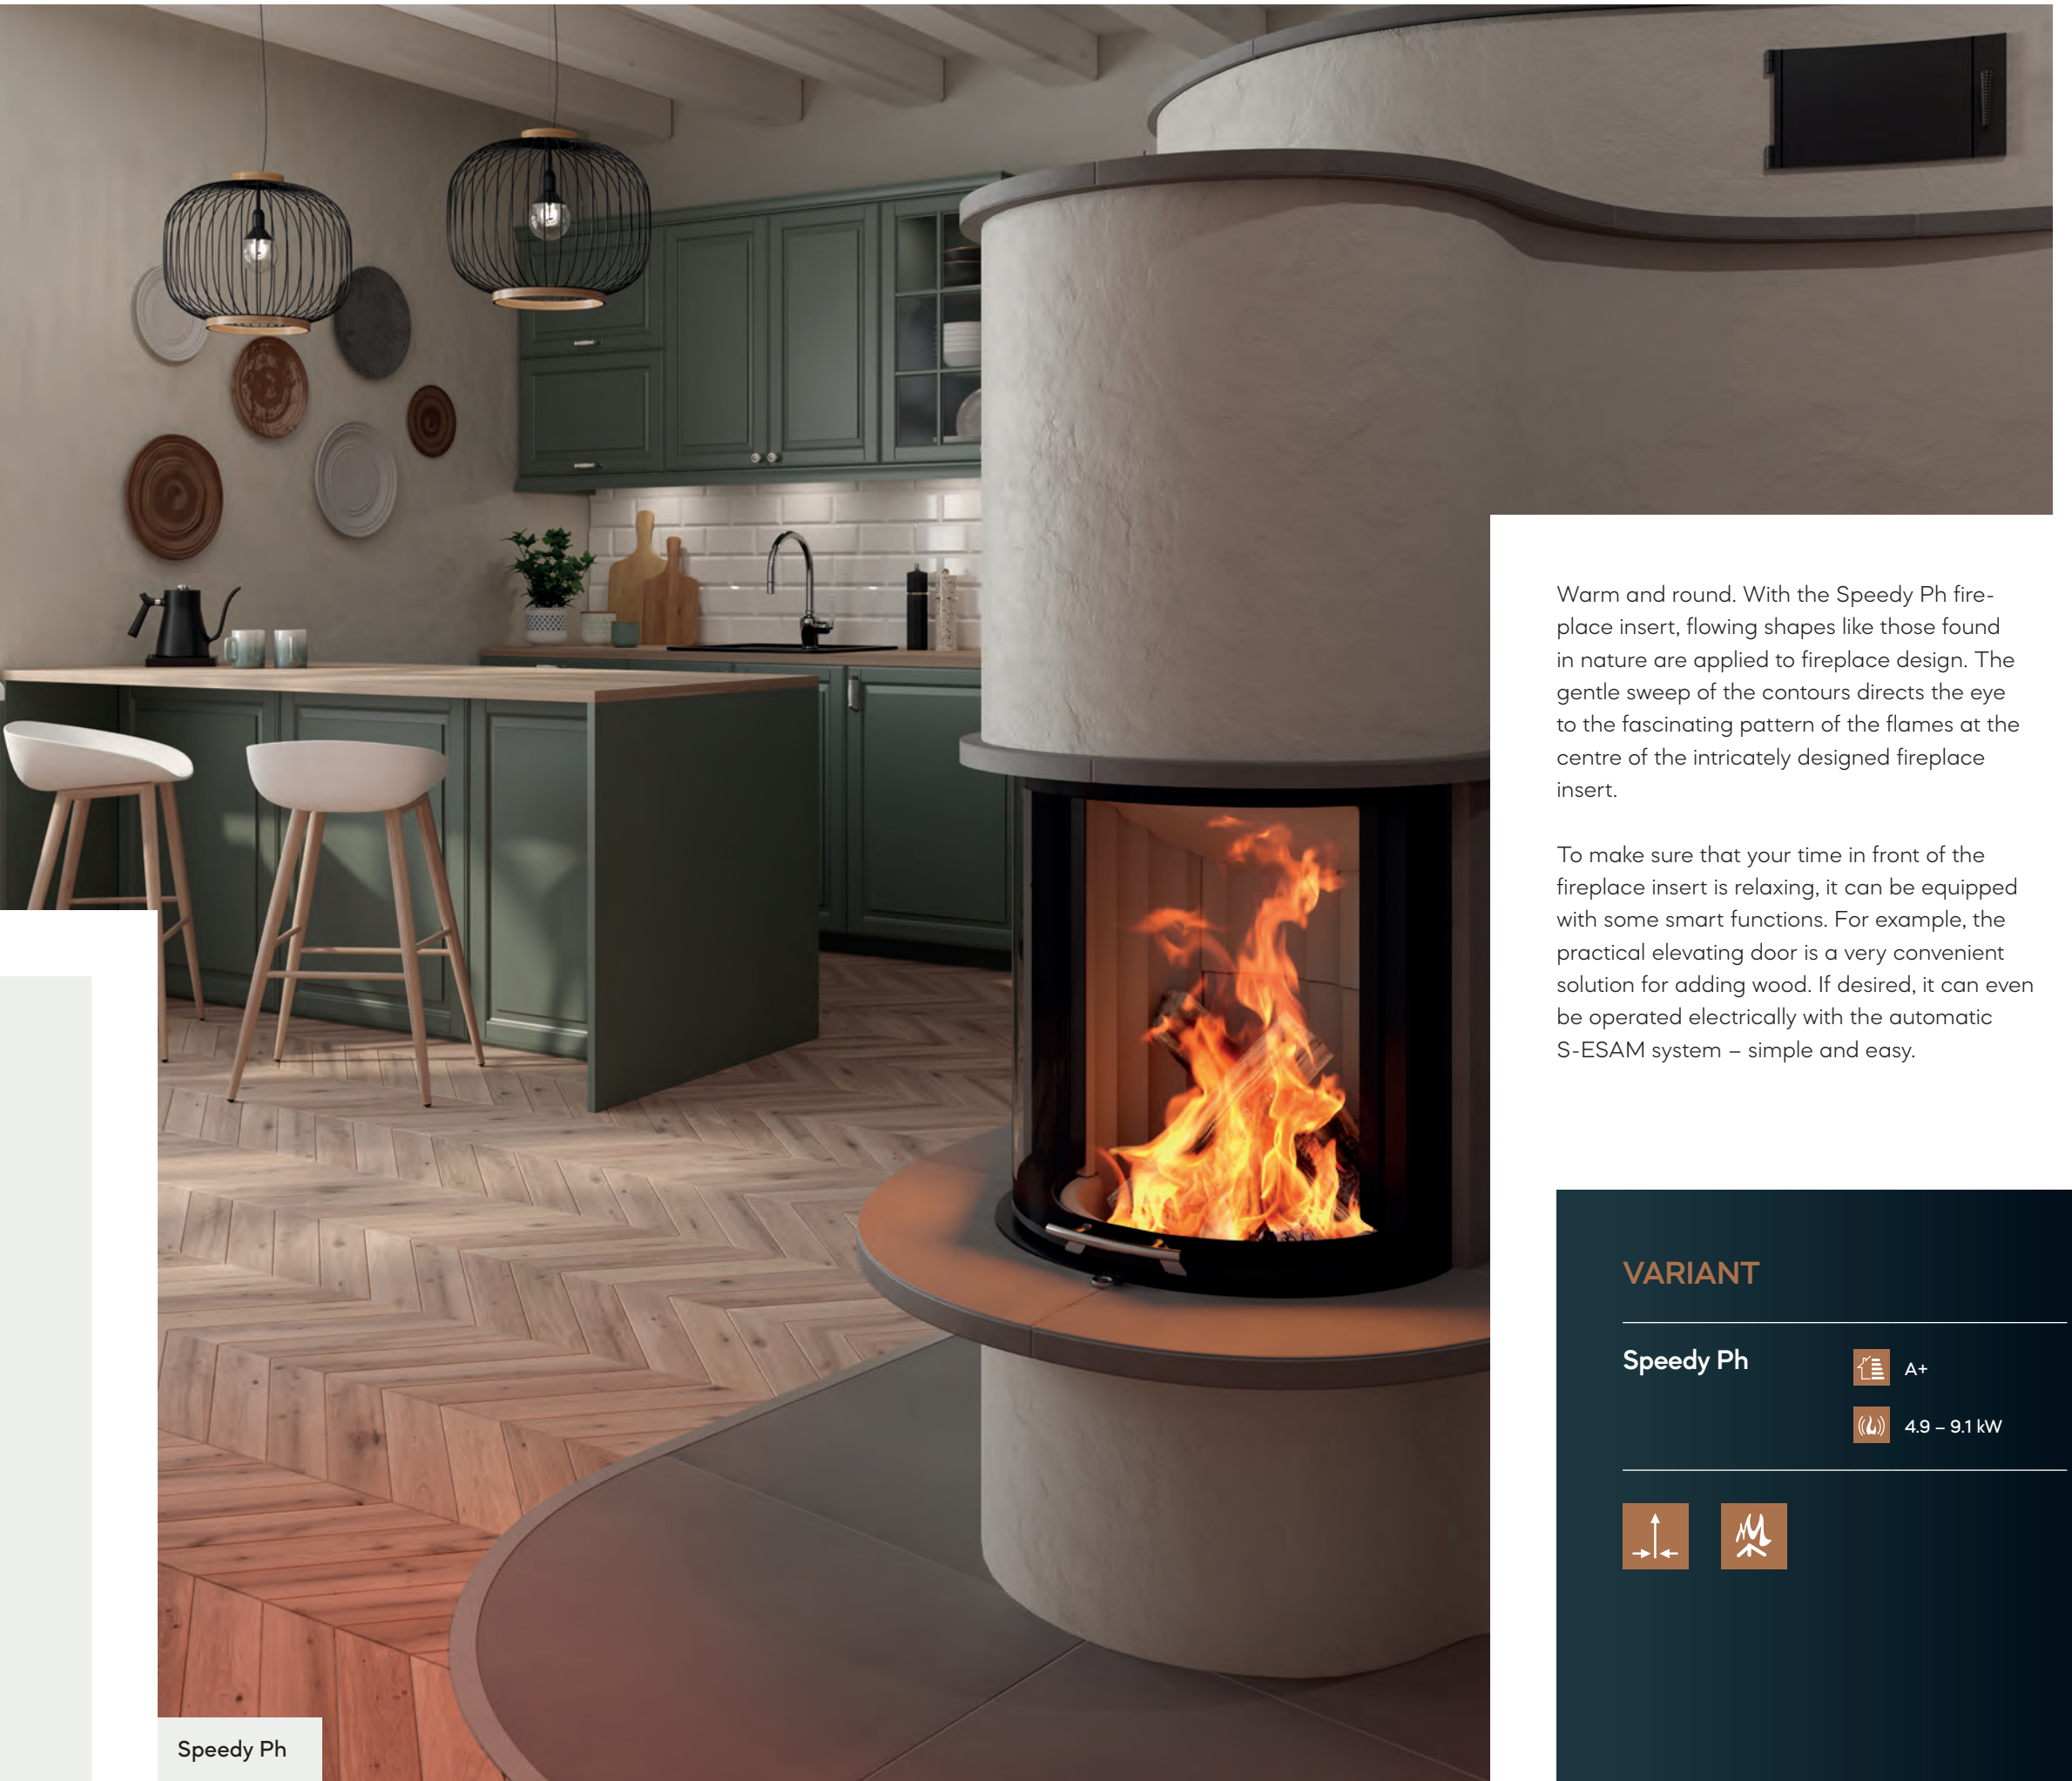

SPEEDY

Natural curves

Speedy Ph

SMART FIREPLACE ASSISTANCE FUNCTIONS

S-Thermatik NEO
(combustion control)

S-USI II
(underpressure control)

S-ESAM
(automatic sliding door)

S-Vent

Warm and round. With the Speedy Ph fireplace insert, flowing shapes like those found in nature are applied to fireplace design. The gentle sweep of the contours directs the eye to the fascinating pattern of the flames at the centre of the intricately designed fireplace insert.

To make sure that your time in front of the fireplace insert is relaxing, it can be equipped with some smart functions. For example, the practical elevating door is a very convenient solution for adding wood. If desired, it can even be operated electrically with the automatic S-ESAM system – simple and easy.

VARIANT

Speedy Ph

A+

4.9 – 9.1 kW